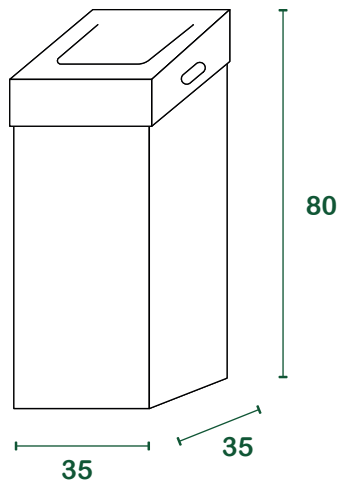

## data sheet

<b>product</b>	<b>Sumus®</b> container consisting of 2 pieces (stem, lid) square-based
<b>materials</b>	<b>100% Italian recycled cardboard</b> from separate collection Post-consumer, FSC certified
<b>usage</b>	Usable (equipped with 60 lt Sumus bag) for the collection of biowaste, paper, multi-material, toner, expired drugs
<b>capacity</b>	90 litres
<b>customization</b>	Printable in 6 colours, also available in coated white

## size

l = litres | size in cm

## packaging

<b>Shaft</b>	pallet 290 pz
<b>dim. of loading platform [cm]</b>	90 <sub>x</sub> 140 <sub>x</sub> 140
<b>Cover</b>	pallet 580 pz
<b>dim. of loading platform [cm]</b>	80 <sub>x</sub> 120 <sub>x</sub> 140