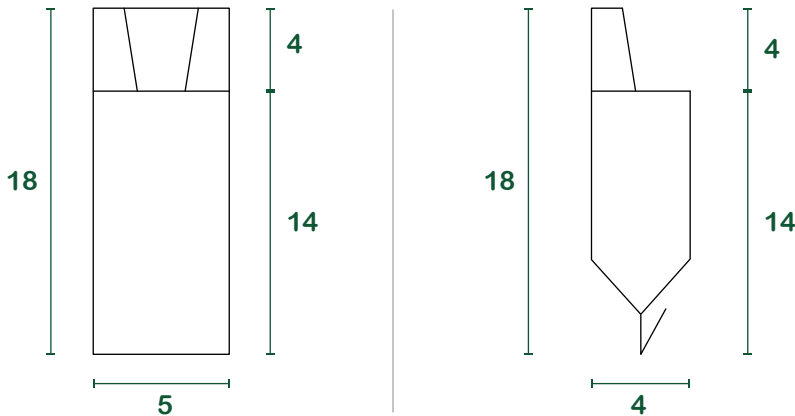

pouch for cigarette butts

technical data sheet

product	Pouch for cigarette butts, bubble gums and small waste collection. If the pouch is full in generic waste, if the pouch is empty in paper waste .
materials	100% recycled post consumer kraft paper, flame resistant
weight	80 g/m²
glues and inks	Water based Glue with integrated vinylic water based black ink with carbon fiber pigment.
certifications	FSC® - Forest Stewardship Council CQ-COC-000217

size

l = litres | size in cm

packaging

base (pieces/wad)	25 / 50 with rubber band
pieces/box [n° pz]	200 / 100 - 5000
box Weight [kg]	20
box size [cm]	50 _x 40 _x 30
pallet load size [cm]	100 _x 120 _x 165
pallet gross weight [kg]	500
full load pieces [n° pz]	25 - 125.000
full load pallets [pallets /pz]	23 - 2.875.000