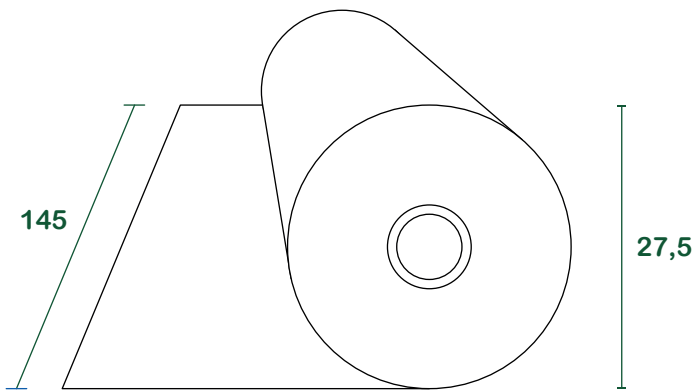

bio-sheet for active mulching

technical data sheet

product Sumus® patented sheet in recycled paper for active mulching

weight 80 g/m²

features Presence of tannins, herbicide effect, barrier against direct light.

size

size in **cm**

packaging

gross weight [kg]	57
linear meters [m]	400
rolls for pallet	6
average pallet size [cm]	~ 140 _x 80 _H 84
average pallet weight [kg]	~ 319