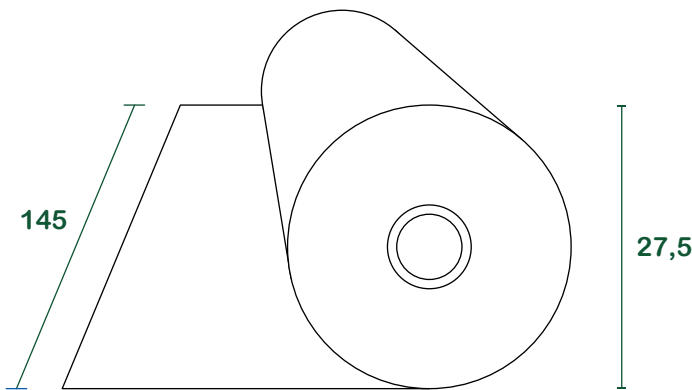

bio-sheet for active mulching

technical data sheet

product Sumus® patented sheet in recycled paper for active mulching

weight 80 g/m²

features Presence of tannins, herbicide effect, barrier against direct light.

size

packaging

gross weight [kg]	57
linear meters [m]	400
rolls for pallet	6
average pallet size [cm]	~ 140 _x 80 _H 84
average pallet weight [kg]	~ 319

size in **cm**