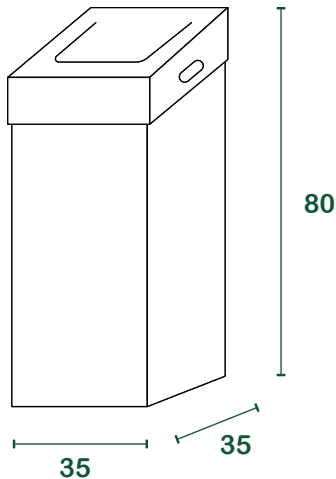

Sumus® cartonbox 90l

data sheet

product	Sumus® container consisting of 2 pieces (stem, lid) square-based
materials	100% Italian recycled cardboard from separate collection Post-consumer, FSC certified
usage	Usable (equipped with 60 lt Sumus bag) for the collection of biowaste, paper, multi-material, toner, expired drugs
capacity	90 litres
customization	Printable in 6 colours, also available in coated white

size

l = litres | size in cm

packaging

Shaft	pallet 290 pz
dim. of loading platform [cm]	90 _x 140 _x 140
Cover	pallet 580 pz
dim. of loading platform [cm]	80 _x 120 _x 140