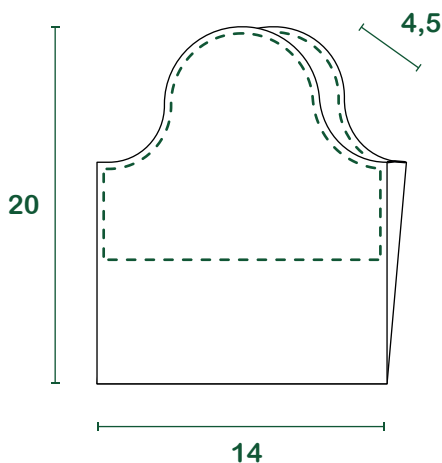

scoop for dogs dejections

technical data sheet

product	Sumus® scoop for dogs dejections
materials	100% Italian recycled paper Certified FSC
weight	80 g/m ²
glues and inks	Water based Glue with integrated vinylic water based black ink with carbon fiber Pigment.
certifications	Equipped with paperboard scoops to avoid indirect contact with dogs dejections.

size

l = litres | size in cm

packaging

base [pieces/wad]	10 / 25 / 50
pieces/box	500
box weight [kg]	5
pallet size [cm]	29 _x 30 _x 21
full load pallets	72
pallet load size [cm]	100 _x 120 _x 150
pallet load weight [kg]	300