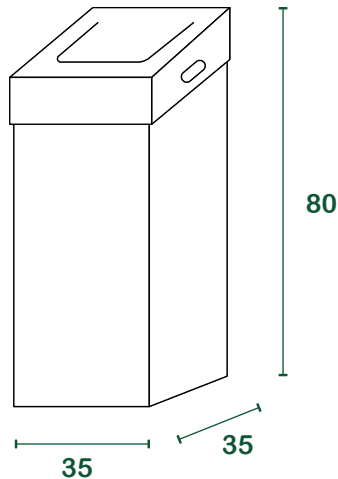

Sumus® cartonbox 90l

data sheet

product	Sumus® container consisting of 2 pieces (stem, lid) square-based
materials	100% Italian recycled cardboard from separate collection Post-consumer, FSC certified
usage	Usable (equipped with 60 lt Sumus bag) for the collection of biowaste, paper, multi-material, toner, expired drugs
capacity	90 litres
customization	Printable in 6 colours, also available in coated white

size

l = litres | size in cm

packaging

Shaft	pallet 290 pz
dim. of loading platform [cm]	90 _x 140 _x 140
Cover	pallet 580 pz
dim. of loading platform [cm]	80 _x 120 _x 140