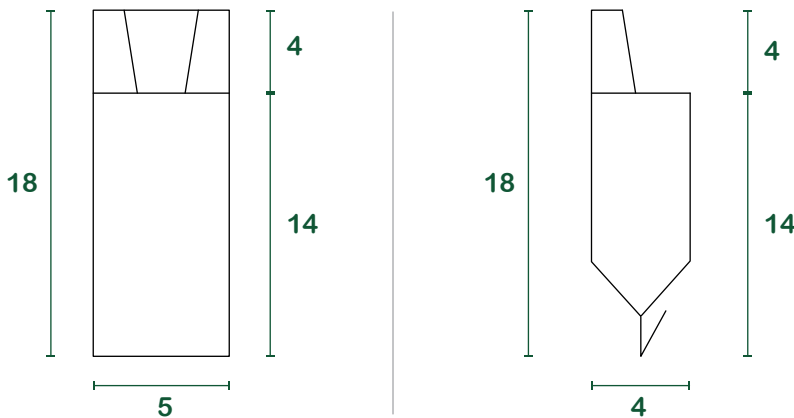

pouch for cigarette butts

technical data sheet

product	Pouch for cigarette butts, bubble gums and small waste collection. If the pouch is full in generic waste, if the pouch is empty in paper waste .
materials	100% recycled post consumer kraft paper, flame resistant
weight	80 g/m²
glues and inks	Water based Glue with integrated vinylic water based black ink with carbon fiber pigment.
certifications	FSC® - Forest Stewardship Council CQ-COC-000217

size

l = litres | size in cm

packaging

base (pieces/wad)	25 / 50 with rubber band
pieces/box [n° pz]	200 / 100 - 5000
box Weight [kg]	20
box size [cm]	50 _x 40 _x 30
pallet load size [cm]	100 _x 120 _x 165
pallet gross weight [kg]	500
full load pieces [n° pz]	25 - 125.000
full load pallets [pallets /pz]	23 - 2.875.000