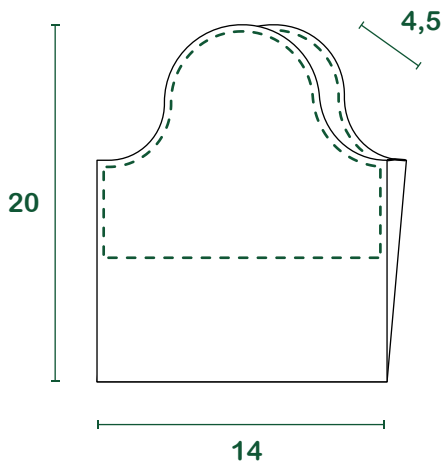

scoop for dogs dejections

technical data sheet

product	Sumus® scoop for dogs dejections
materials	100% Italian recycled paper Certified FSC
weight	80 g/m ²
glues and inks	Water based Glue with integrated vinylic water based black ink with carbon fiber Pigment.
certifications	Equipped with paperboard scoops to avoid indirect contact with dogs dejections.

size

l = litres | size in cm

packaging

base [pieces/wad]	10 / 25 / 50
pieces/box	500
box weight [kg]	5
pallet size [cm]	29 _x 30 _x 21
full load pallets	72
pallet load size [cm]	100 _x 120 _x 150
pallet load weight [kg]	300