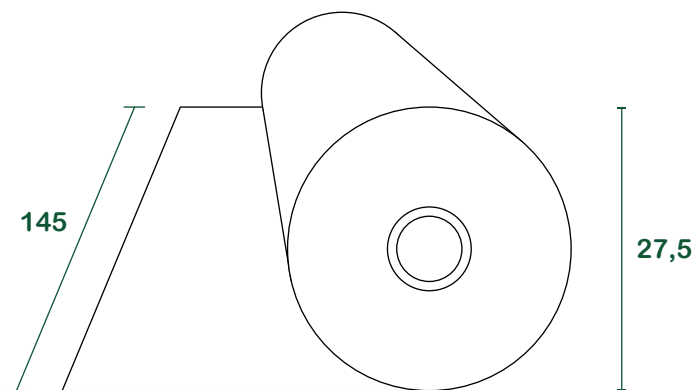

bio-sheet for active mulching

technical data sheet

product	Sumus® patented sheet in recycled paper for active mulching
weight	80 g/m ²
features	Presence of tannins, herbicide effect, barrier against direct light.

size

packaging

gross weight [kg]	57
linear meters [m]	400
rolls for pallet	6
average pallet size [cm]	~ 140 _x 80 _H 84
average pallet weight [kg]	~ 319

size in **cm**

PLEASE NOTE:
 All information on the packaging may undergo changes due to production needs or specific agreements with **Sumus® Italia Srl**