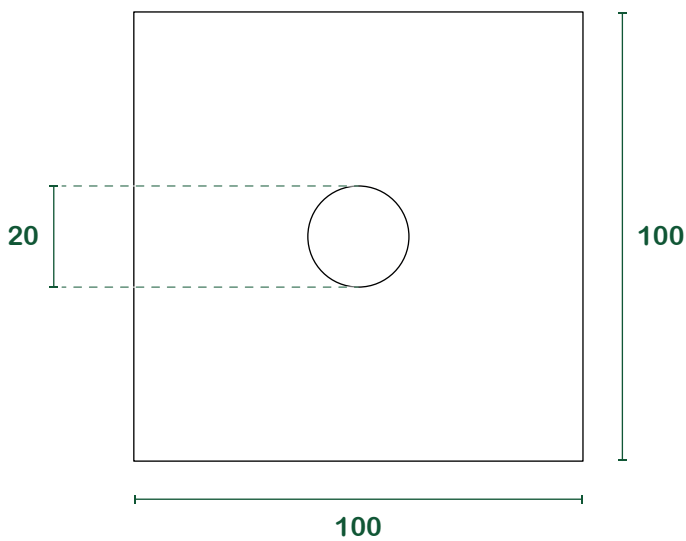

square paper for active mulching

technical data sheet

product Sumus® patented square paper in recycled paper for active mulching

weight 200 g/m²

features Presence of tannins, herbicide effect, barrier against direct light.

size

measure in **cm**

packaging

Size	1 x 1 meters
Surface m²	1
Weight	~ 250 gr
N. pcs/pallet	~ 2000
Average pallet weight (kg)	~ 600
Average pallet weight (cm)	80 _X 120 _H 160