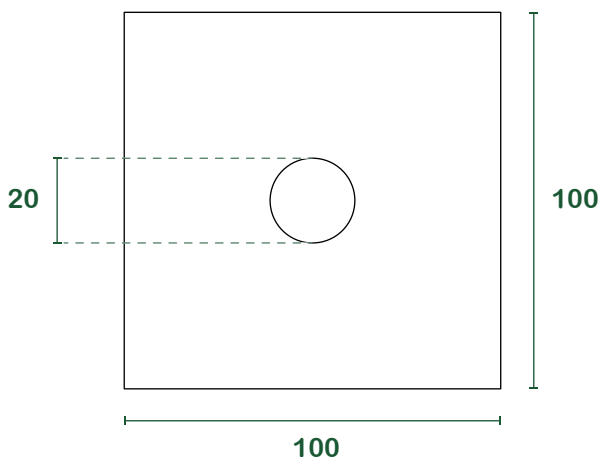

## technical data sheet

**product** Sumus® patented square paper in recycled paper for active mulching

**weight** 200 g/m<sup>2</sup>

**features** Presence of tannins, herbicide effect, barrier against direct light.

## size

l = litres | size in cm