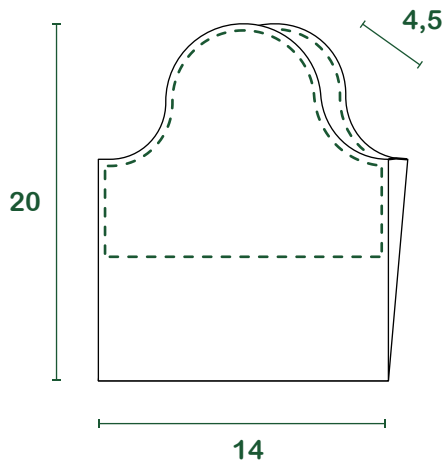

scoop for dogs dejections

technical data sheet

product	Sumus® scoop for dogs dejectionsequipped with paperboard scoops to avoid direct contact with dogs dejections.
materials	100% Italian recycled paper Certified FSC
weight	80 g/m²
glues and inks	Water based Glue with integrated vinylic water based black ink with carbon fiber Pigment.
certifications	FSC® - Forest Stewardship Council CQ-COC-000217 ATICELCA® 501 - livello B

size

l = litres | size in cm

packaging

base [pieces/wad]	10 / 25 / 50
pieces/box	500
box weight [kg]	5
pallet size [cm]	29 _x 30 _x 21
full load pallets	72
pallet load size [cm]	100 _x 120 _x 150
pallet load weight [kg]	300