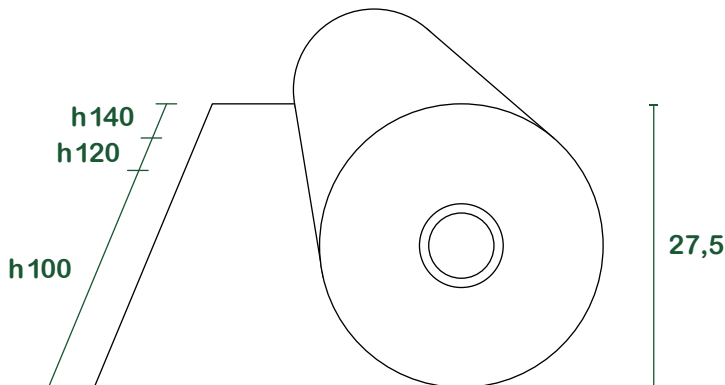

bio-sheet for active mulching

technical data sheet

product Sumus® patented sheet in recycled paper for active mulching

weight 80 g/m²

features Presence of tannins, herbicide effect, barrier against direct light.

certifications Compostabile CIC - UNI EN 13432:2002
FSC® - Forest Stewardship Council CQ-COC-000217

size

size in cm

packaging

gross weight [kg]	57
h 100/140 [cm] linear meters [m]	500
h 120 [cm] linear meters [m]	300
rolls for pallet	6
average pallet size [cm]	~ 140 _x 80 _H 84
average pallet weight [kg]	~ 319